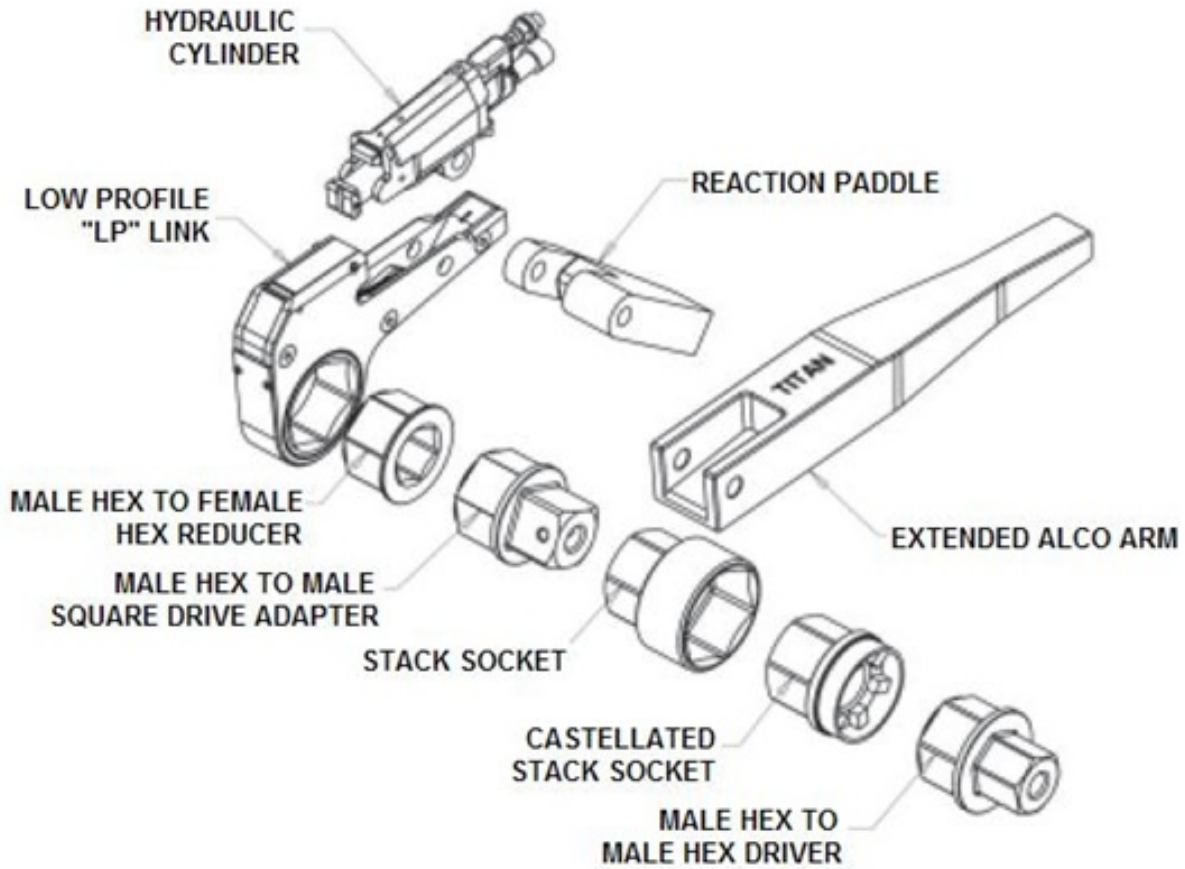

Calibrated & Ready to Use • Powerful • Compact • Accurate • Durable • Faster • Light Weight • Efficient

Accessories for the LP-Series Tool

1. ALCO Extended Reaction Arm
2. Reaction Arms

3. Hex & 12 pt. Step-Down Sleeves
4. Stack Sockets

5. Square Drive Adapter
6. Hex Stock

T SERIES ACCESSORIES

POWER PACKS

PNEUMATIC OR ELECTRIC POWERED

PREMIUM **ELECTRIC** W/ OIL COOLER

ULTRA LIGHT **ELECTRIC**

PREMIUM **AIR**

ULTRA LIGHT **AIR**

OLD STYLE W/ - OR W/O OIL COOLER

LARGE "TWIN MOTOR" PUMPS

TWINLINE HOSES W/ 10K FITTINGS